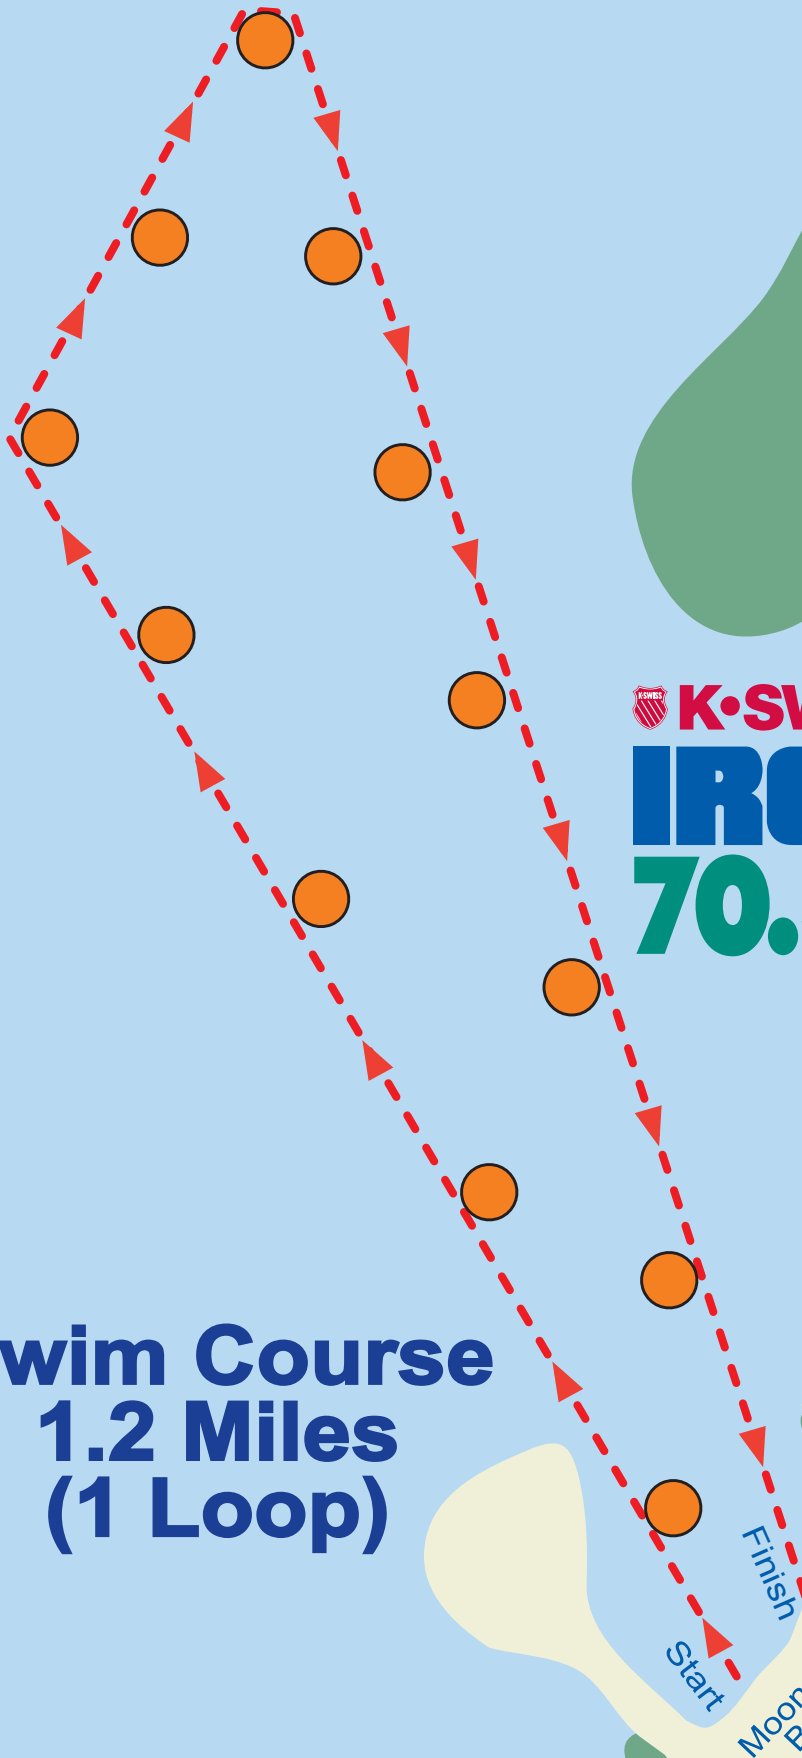

Table Rock Lake

**Swim Course
1.2 Miles
(1 Loop)**

**Chateau
on the
Lake**